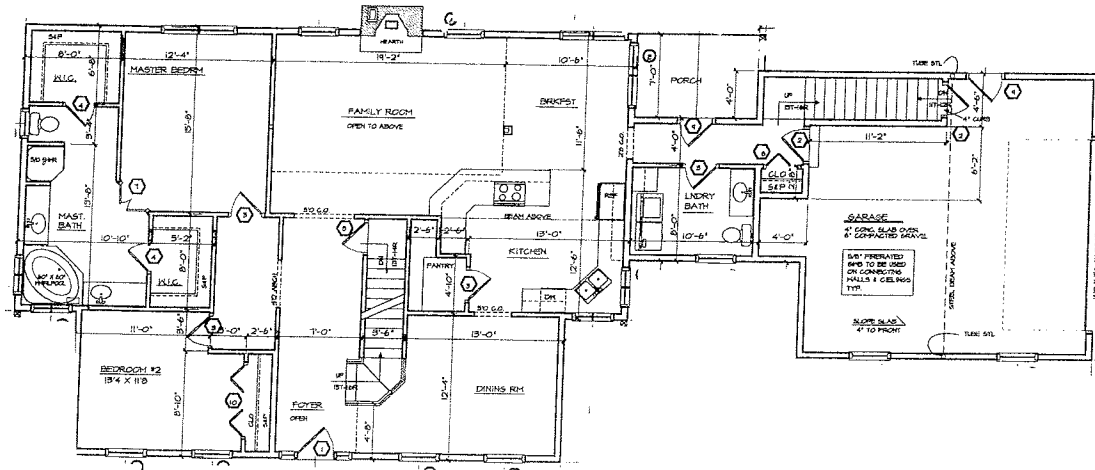

THE SOMERSBY

FIRST FLOOR	1835 S.F.
SECOND FLOOR	885 S.F.
TOTAL	2720 S.F.
NOT INCLUDING OPEN PAN RM	
UNFIN. BONUS RM AND STAIR	564 S.F.